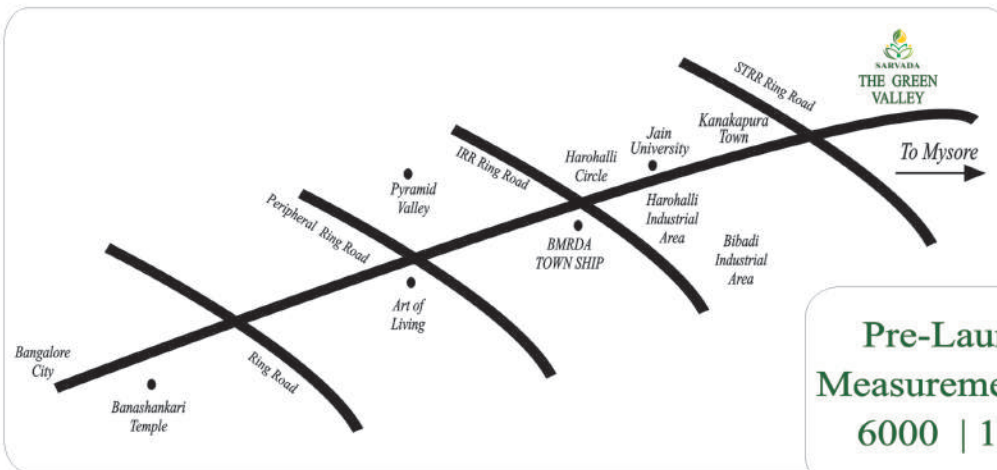

Location

Pre-Launching offer
Measurement of farm land
6000 | 12000 | 24000

"Buy Land. They not making it anymore"
-Mark Twain

**"Laws change
People Die
Land Remains"**
-Abraham Lincoln

Project by : **SARVADA**

V.K. Towers, Office: # 3284, 2nd Floor, K.R Road, BSK 2nd Stage, Bangalore-560070.

email: customercare@sarvada.co | Website: www.sarvada.co

Ph: +91 7829555526